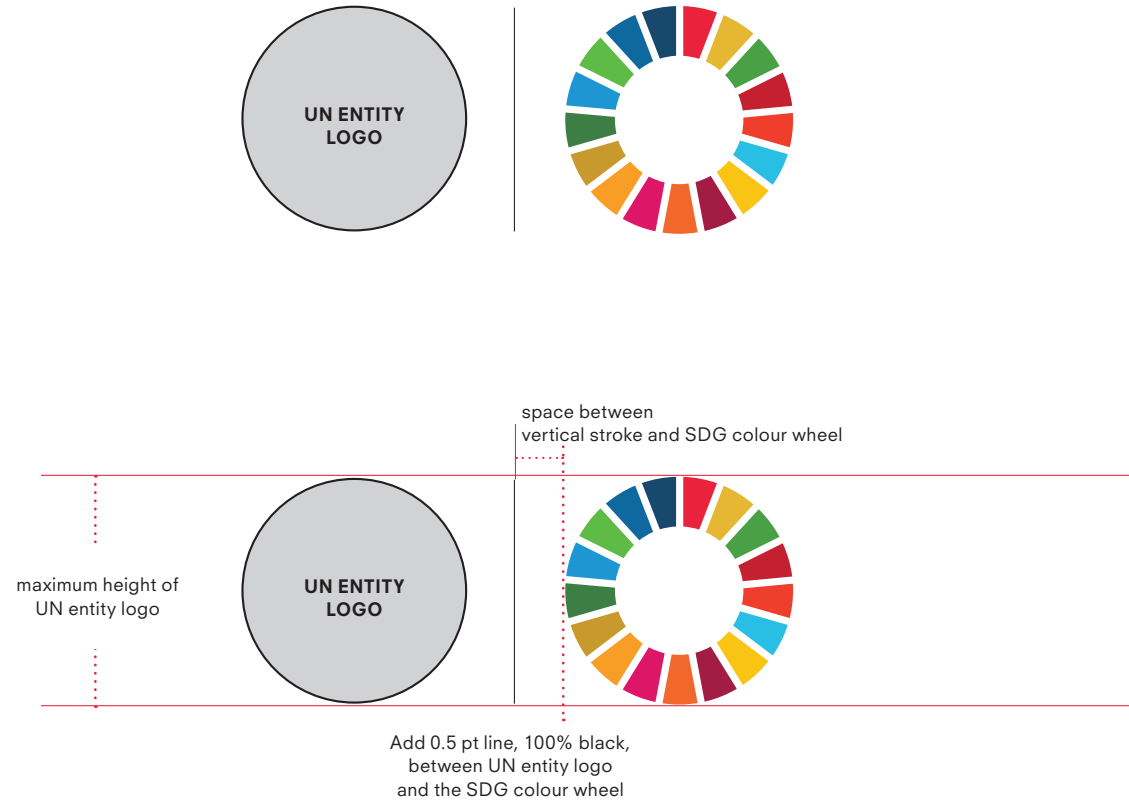

SDG LOGO FOR ENTITIES WITHIN UN SYSTEM

PAIRING

USAGE LOGOS: ENTITY WITHIN THE UN SYSTEM WHICH INCLUDES UN EMBLEM + VERTICAL SDG LOGO SANS THE UN EMBLEM

To avoid duplication of the UN emblem, if the UN entity logo includes the UN emblem, then pairing with the SDG logo is limited to the version sans the UN emblem.

SDG LOGO PAIRING

FOR ENTITIES WITHIN UN SYSTEM

USAGE LOGOS: ENTITY WITHIN THE UN SYSTEM + VERTICAL SDG LOGO WITH UN EMBLEM + SDG ICON(S)

For entities within the UN System, pairing is permitted for the SDG logo which includes the UN emblem, and the SDG icon(s).

SDG LOGO FOR UN ENTITIES PAIRING

USAGE LOGOS: UN ENTITY LOGO + SDG ICON

For UN entities, pairing is permitted with the SDG icon(s).

SDG COLOUR WHEEL

FOR ENTITIES WITHIN UN SYSTEM

PAIRING

USAGE LOGOS: ENTITY WITHIN THE UN SYSTEM + SDG COLOUR WHEEL

For entities within the UN System, pairing is permitted with the SDG colour wheel.

SDG COLOUR WHEEL

FOR ENTITIES WITHIN UN SYSTEM

PAIRING

USAGE LOGOS: ENTITY WITHIN THE UN SYSTEM + SDG COLOUR WHEEL + SDG ICON